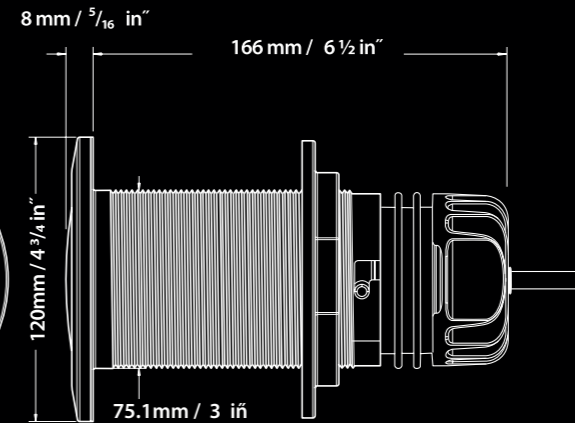

# GEN 4 12 Series

Bigger, better, brighter: as part of the iconic thru-hull range, the 12 Series is a serious light designed to illuminate larger boats.

The 12 Series is a larger thru-hull option. This powerful light is capable of packing a serious punch. Like the famous 6 Series, the 12 Series has a corrosion-proof, injection-molded, patented polymer housing and is internally driven and maintainable. Available in Ultra Blue and Brilliant White, this product is recommended for boats from 12 metres (40 feet) to 30 metres (100 feet). As part of the Thru-Hull range, the 12 Series features Aqualuma's 6 year housing warranty with a 3 year warranty on internals.

## Technical Specifications

- Gen 4 LED technology
- 3 year warranty on internals
- 6 year housing warranty
- Patented, High-Tech chemically resistant polymer housing
- Internally serviceable and upgradable
- 12 or 24 volt dc
- Current draw of less than 2.0 amps @ 12 volt or 1.0 amp @ 24 volt
- No bonding to anodes required
- Meets world EMI standard
- No lens seals to deteriorate or leak
- Serviceable driver module
- 3.7 metre (12 feet) of tinned marine cable
- Easy low cost 2-wire installation
- 75mm/3" thru-hull fitting
- External ignition protection
- Throws both a deep penetrating and wide flat beam of light from the one unit
- All new combination optic with increased horizontal spread

## Brilliant White

- Color temperature 9000 to 10000 degrees Kelvin (the colder the white the further it travels in water)
- Fixture Lumens : 1525 lm
- Fixture Lumens Lowlight Conditions : 3608 lm

## Ultra Blue

- Color temperature 470nm (the color that travels further in salt water than any other)
- Fixture Lumens : 570 lm
- Fixture Lumens Lowlight Conditions : 9990 lm