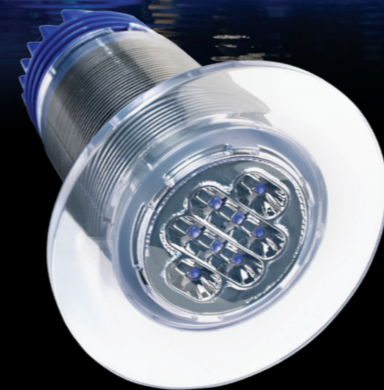

# GEN 4 12 Series

Bigger, better, brighter: as part of the iconic thru-hull range, the 12 Series is a serious light designed to illuminate larger boats.

The 12 Series is a larger thru-hull option. This powerful light is capable of packing a serious punch. Like the famous 6 Series, the 12 Series has a corrosion-proof, injection-molded, patented polymer housing and is internally driven and maintainable. Available in Ultra Blue and Brilliant White, this product is recommended for boats from 12 metres (40 feet) to 30 metres (100 feet). As part of the Thru-Hull range, the 12 Series features Aqualuma's 6 year housing warranty with a 3 year warranty on internals.

## Technical Specifications

- Gen 4 LED technology
- 3 year warranty on internals
- 6 year housing warranty
- Patented, High-Tech chemically resistant polymer housing
- Internally serviceable and upgradable
- 12 or 24 volt dc
- Current draw of less than 2.0 amps @ 12 volt or 1.0 amp @ 24 volt
- No bonding to anodes required
- Meets world EMI standard
- No lens seals to deteriorate or leak
- Serviceable driver module
- 3.7 metre (12 feet) of tinned marine cable
- Easy low cost 2-wire installation
- 75mm/3" thru-hull fitting
- External ignition protection
- Throws both a deep penetrating and wide flat beam of light from the one unit
- All new combination optic with increased horizontal spread

## Brilliant White

- Color temperature 9000 to 10000 degrees Kelvin (the colder the white the further it travels in water)
- Fixture Lumens : 1525 lm
- Fixture Lumens Lowlight Conditions : 3608 lm

## Ultra Blue

- Color temperature 470nm (the color that travels further in salt water than any other)
- Fixture Lumens : 570 lm
- Fixture Lumens Lowlight Conditions : 9990 lm