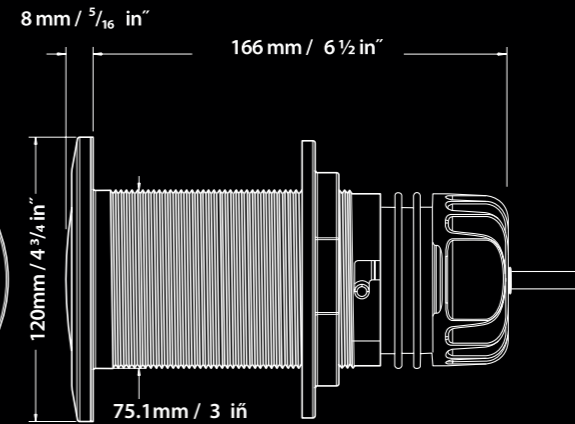

# GEN 4 18 Tri Series

The colourful Tri Series is all about offering choice. Deciding which Aqualuma product to purchase has just been made easier.

The Tri Series combines the brilliance of the blue and white with the body of the 12 and 18 Series and offers customers the choice of two colours (9 blue and 9 white LEDs) in the one housing. Choose to operate just one of Aqualuma's famous light colours, or run them together to get a mix of the two, at an intensity that is equal to the 18 Series. Manufactured in the incredibly robust one-piece, corrosion-proof and injection-molded polymer housing. As part of the Thru-Hull range, the 18 Series features Aqualuma's 6 year housing warranty with a 3 year warranty on internals.

## Technical Specifications

- Gen 4 LED technology
- 3 year warranty on internals
- 6 year housing warranty
- Patented, High-Tech chemically resistant polymer housing
- Low dc current draw, 12 or 24 volt dc
- 2 colours in the one unit can be run individually or together
- Internally serviceable and upgradable
- Can be operated in or out of the water
- Meets World EMI standard
- No bonding to anodes required
- Operating current:
  - with 1 of either colours: less than 1.3 amps @ 12 volt
  - with both colours: less than 2.6 amps @ 12 volt
- Serviceable driver module
- Throws both a deep penetrating and wide flat beam of light from the one unit
- 75mm thru-hull fitting
- All new combination optic with increased horizontal spread

## Brilliant White

- Color temperature 9000
- Fixture Lumens : 1075 lm
- Fixture Lumens Lowlight Conditions : 2475 lm