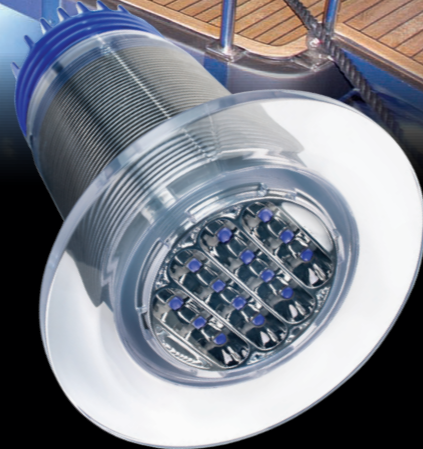

# GEN 4 18 Tri Series

The colourful Tri Series is all about offering choice. Deciding which Aqualuma product to purchase has just been made easier.

The Tri Series combines the brilliance of the blue and white with the body of the 12 and 18 Series and offers customers the choice of two colours (9 blue and 9 white LEDs) in the one housing. Choose to operate just one of Aqualuma's famous light colours, or run them together to get a mix of the two, at an intensity that is equal to the 18 Series. Manufactured in the incredibly robust one-piece, corrosion-proof and injection-molded polymer housing. As part of the Thru-Hull range, the 18 Series features Aqualuma's 6 year housing warranty with a 3 year warranty on internals.

## Technical Specifications

- Gen 4 LED technology
- 3 year warranty on internals
- 6 year housing warranty
- Patented, High-Tech chemically resistant polymer housing
- Low dc current draw, 12 or 24 volt dc
- 2 colours in the one unit can be run individually or together
- Internally serviceable and upgradable
- Can be operated in or out of the water
- Meets World EMI standard
- No bonding to anodes required
- Operating current:
  - with 1 of either colours: less than 1.3 amps @ 12 volt
  - with both colours: less than 2.6 amps @ 12 volt
- Serviceable driver module
- Throws both a deep penetrating and wide flat beam of light from the one unit
- 75mm thru-hull fitting
- All new combination optic with increased horizontal spread

## Brilliant White

- Color temperature 9000
- Fixture Lumens : 1075 lm
- Fixture Lumens Lowlight Conditions : 2475 lm